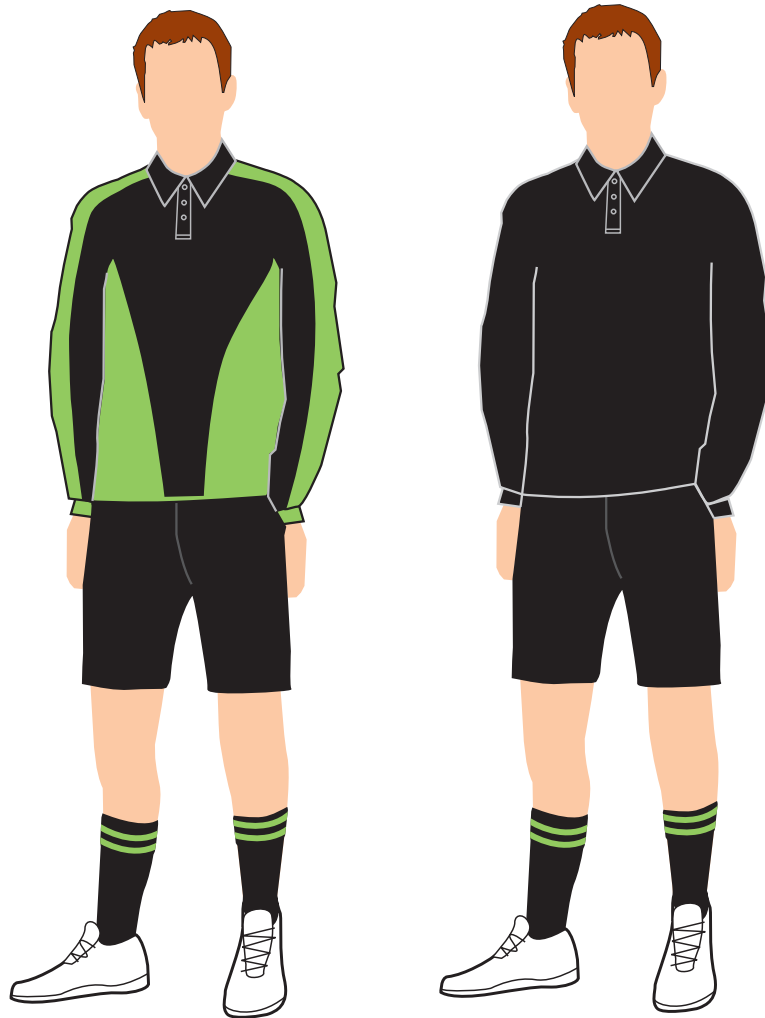

# Sirius Academy Uniform

(Jumper available as an additional optional purchase)

Black style logo badge to fit onto the pocket of blazer

**Sirius Academy** Polo Shirt

## Sirius Academy reversible Rugby shirt

Black tracksuit bottoms is also part  
of the standard uniform